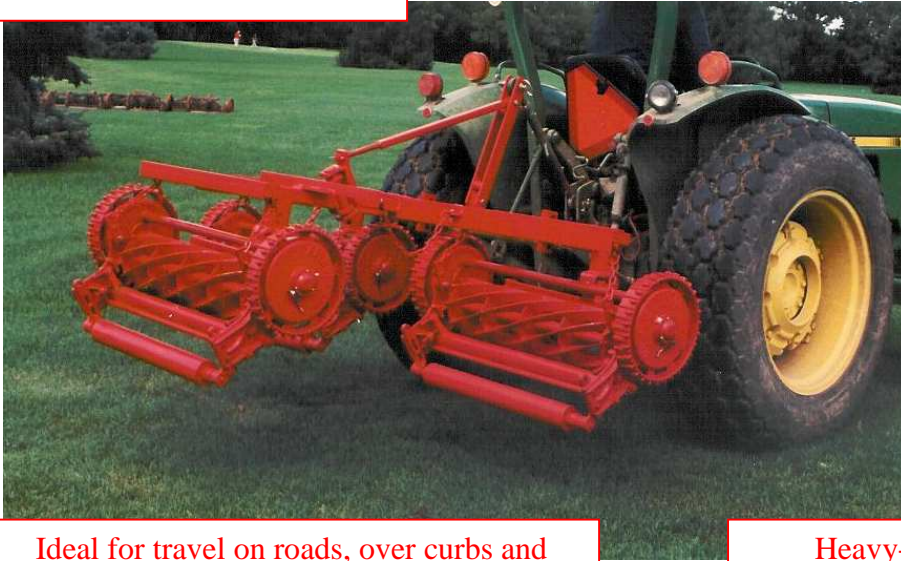

ROXY TPL Transport Frame

Ground-Driven Gang Mowers

Three-Point/Cat-1 Hitch

Ideal for travel on roads, over curbs and backing into storage

Heavy-Duty Frame

**Heavy-Duty
FRAMES & REELS
with
ROXY
DURABILITY**

Superbly-Groomed Turf
with an 84" Cut

**Quick and Efficient Turf Care for
Estates, Schools, Cemeteries
and Parks**

6, 8 or 10-Blade Reel
and a Lifetime Warranty*

Reels Pivot for
Contoured Turf