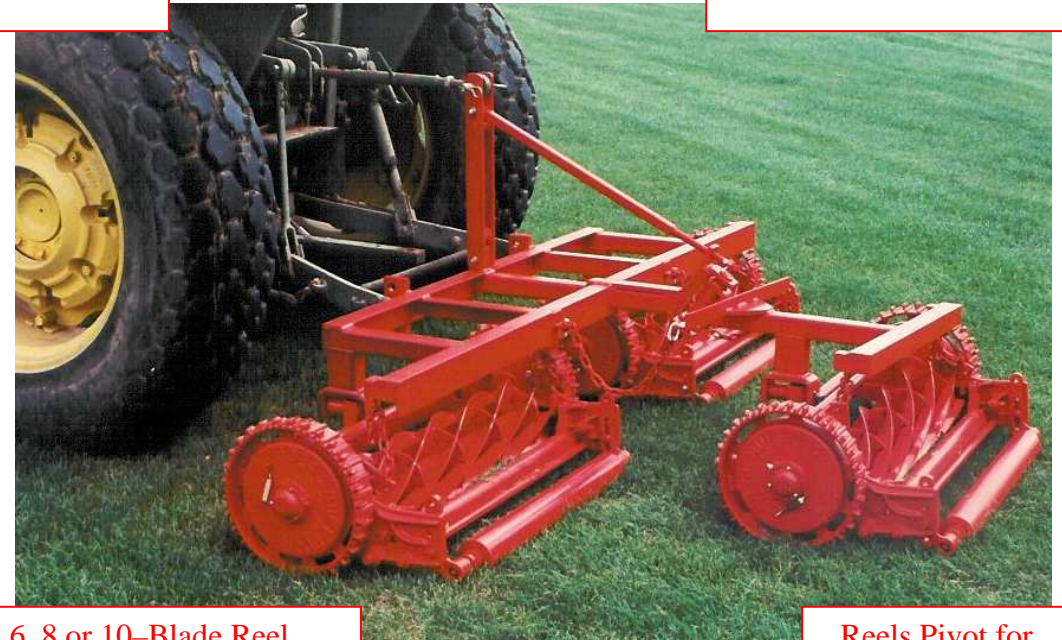

ROXY TPL Transport Frame

Ground-Driven Gang Mowers

Three-Point/Cat-1 Hitch

Ideal for travel on roads, over curbs and backing into storage

Heavy-Duty Frame

**Heavy-Duty
FRAMES & REELS
with
ROXY
DURABILITY**

Superbly-Groomed Turf
with an 84" Cut

**Quick and Efficient Turf Care for
Estates, Schools, Cemeteries
and Parks**

6, 8 or 10-Blade Reel
and a Lifetime Warranty*

Reels Pivot for
Contoured Turf