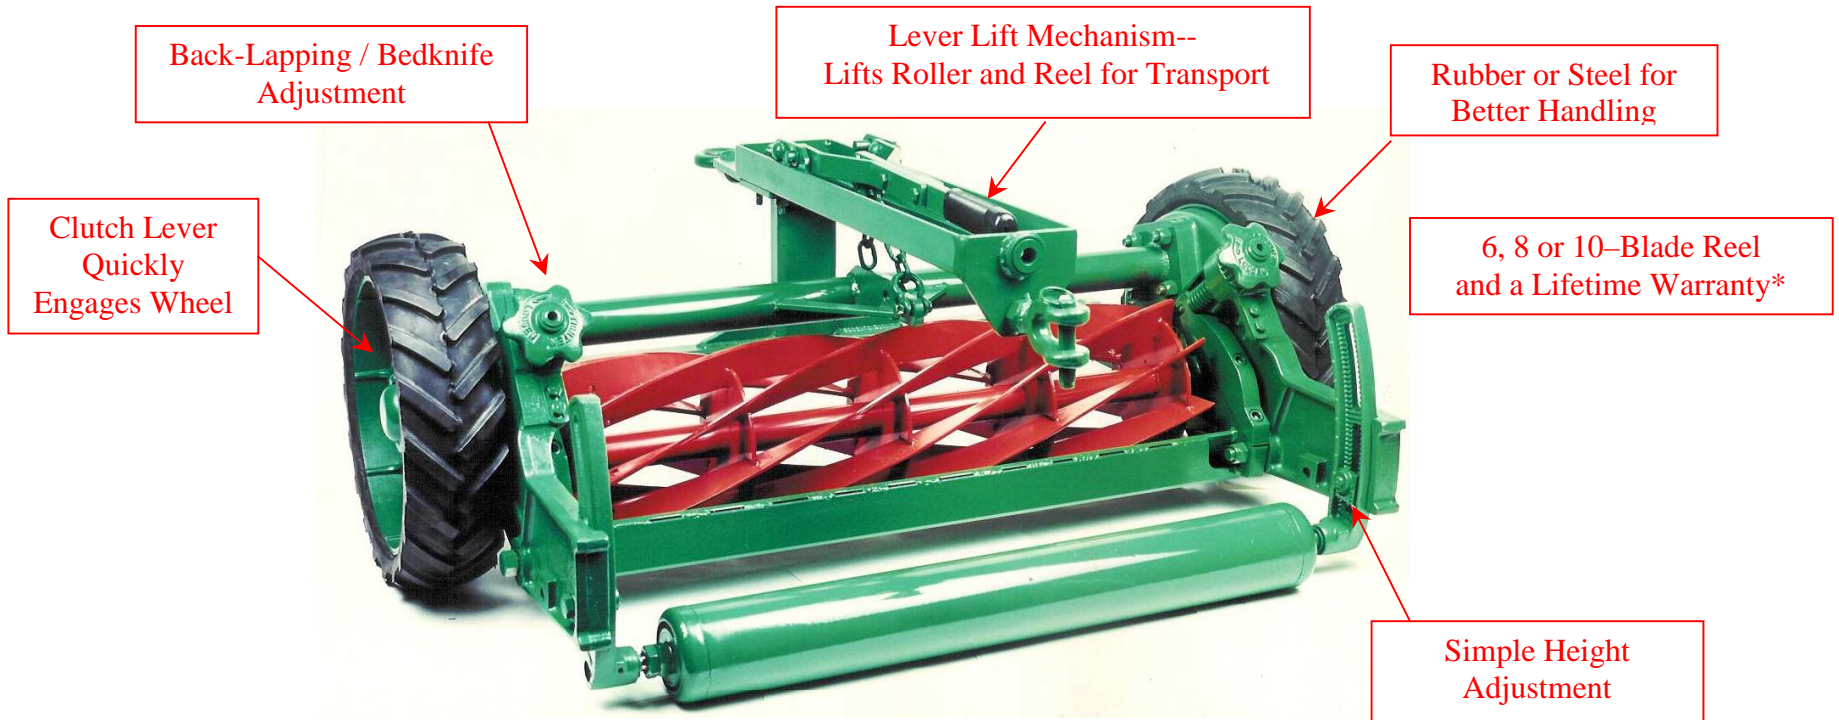

ROXY RT-Mower™

Ground-Driven Gang Mowers

Cast Iron Wheels with Machined Gears

**Heavy-Duty
REELS with
ROXY
DURABILITY**