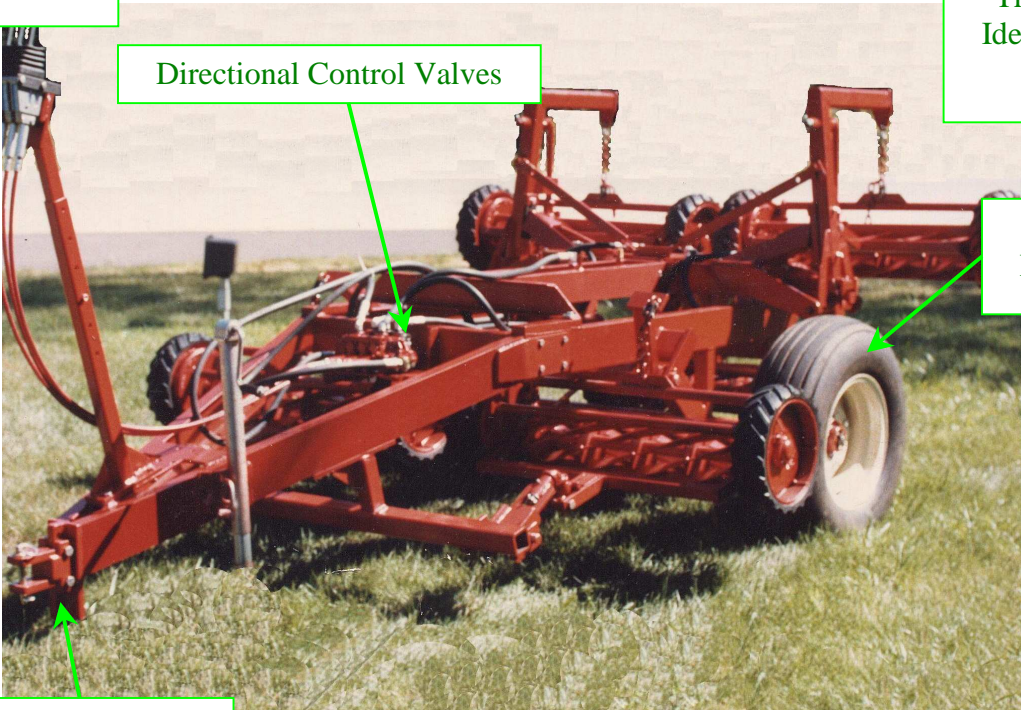

ROXY HTF-Transport Frame

Ground-Driven Mowers

Lift Controls

Directional Control Valves

Transport Width is Less Than 8'
Ideal for Travel on Roads, Narrow
Bridges, and Rough Terrain

Floatation Tires
Minimize Compaction

**Heavy-Duty
FRAMES & REELS
with
ROXY
DURABILITY**

Pin/Clevis Hitch

Superbly-Groomed Turf
5-Gang 134" Cut Width
7-Gang 172" Cut Width

Hydraulic Lift Arms
Position Reels

**Quick and Efficient
Turf Care for
Golf Courses,
Athletic Fields,
Schools and Parks**

Reels Pivot
for Contoured Turf